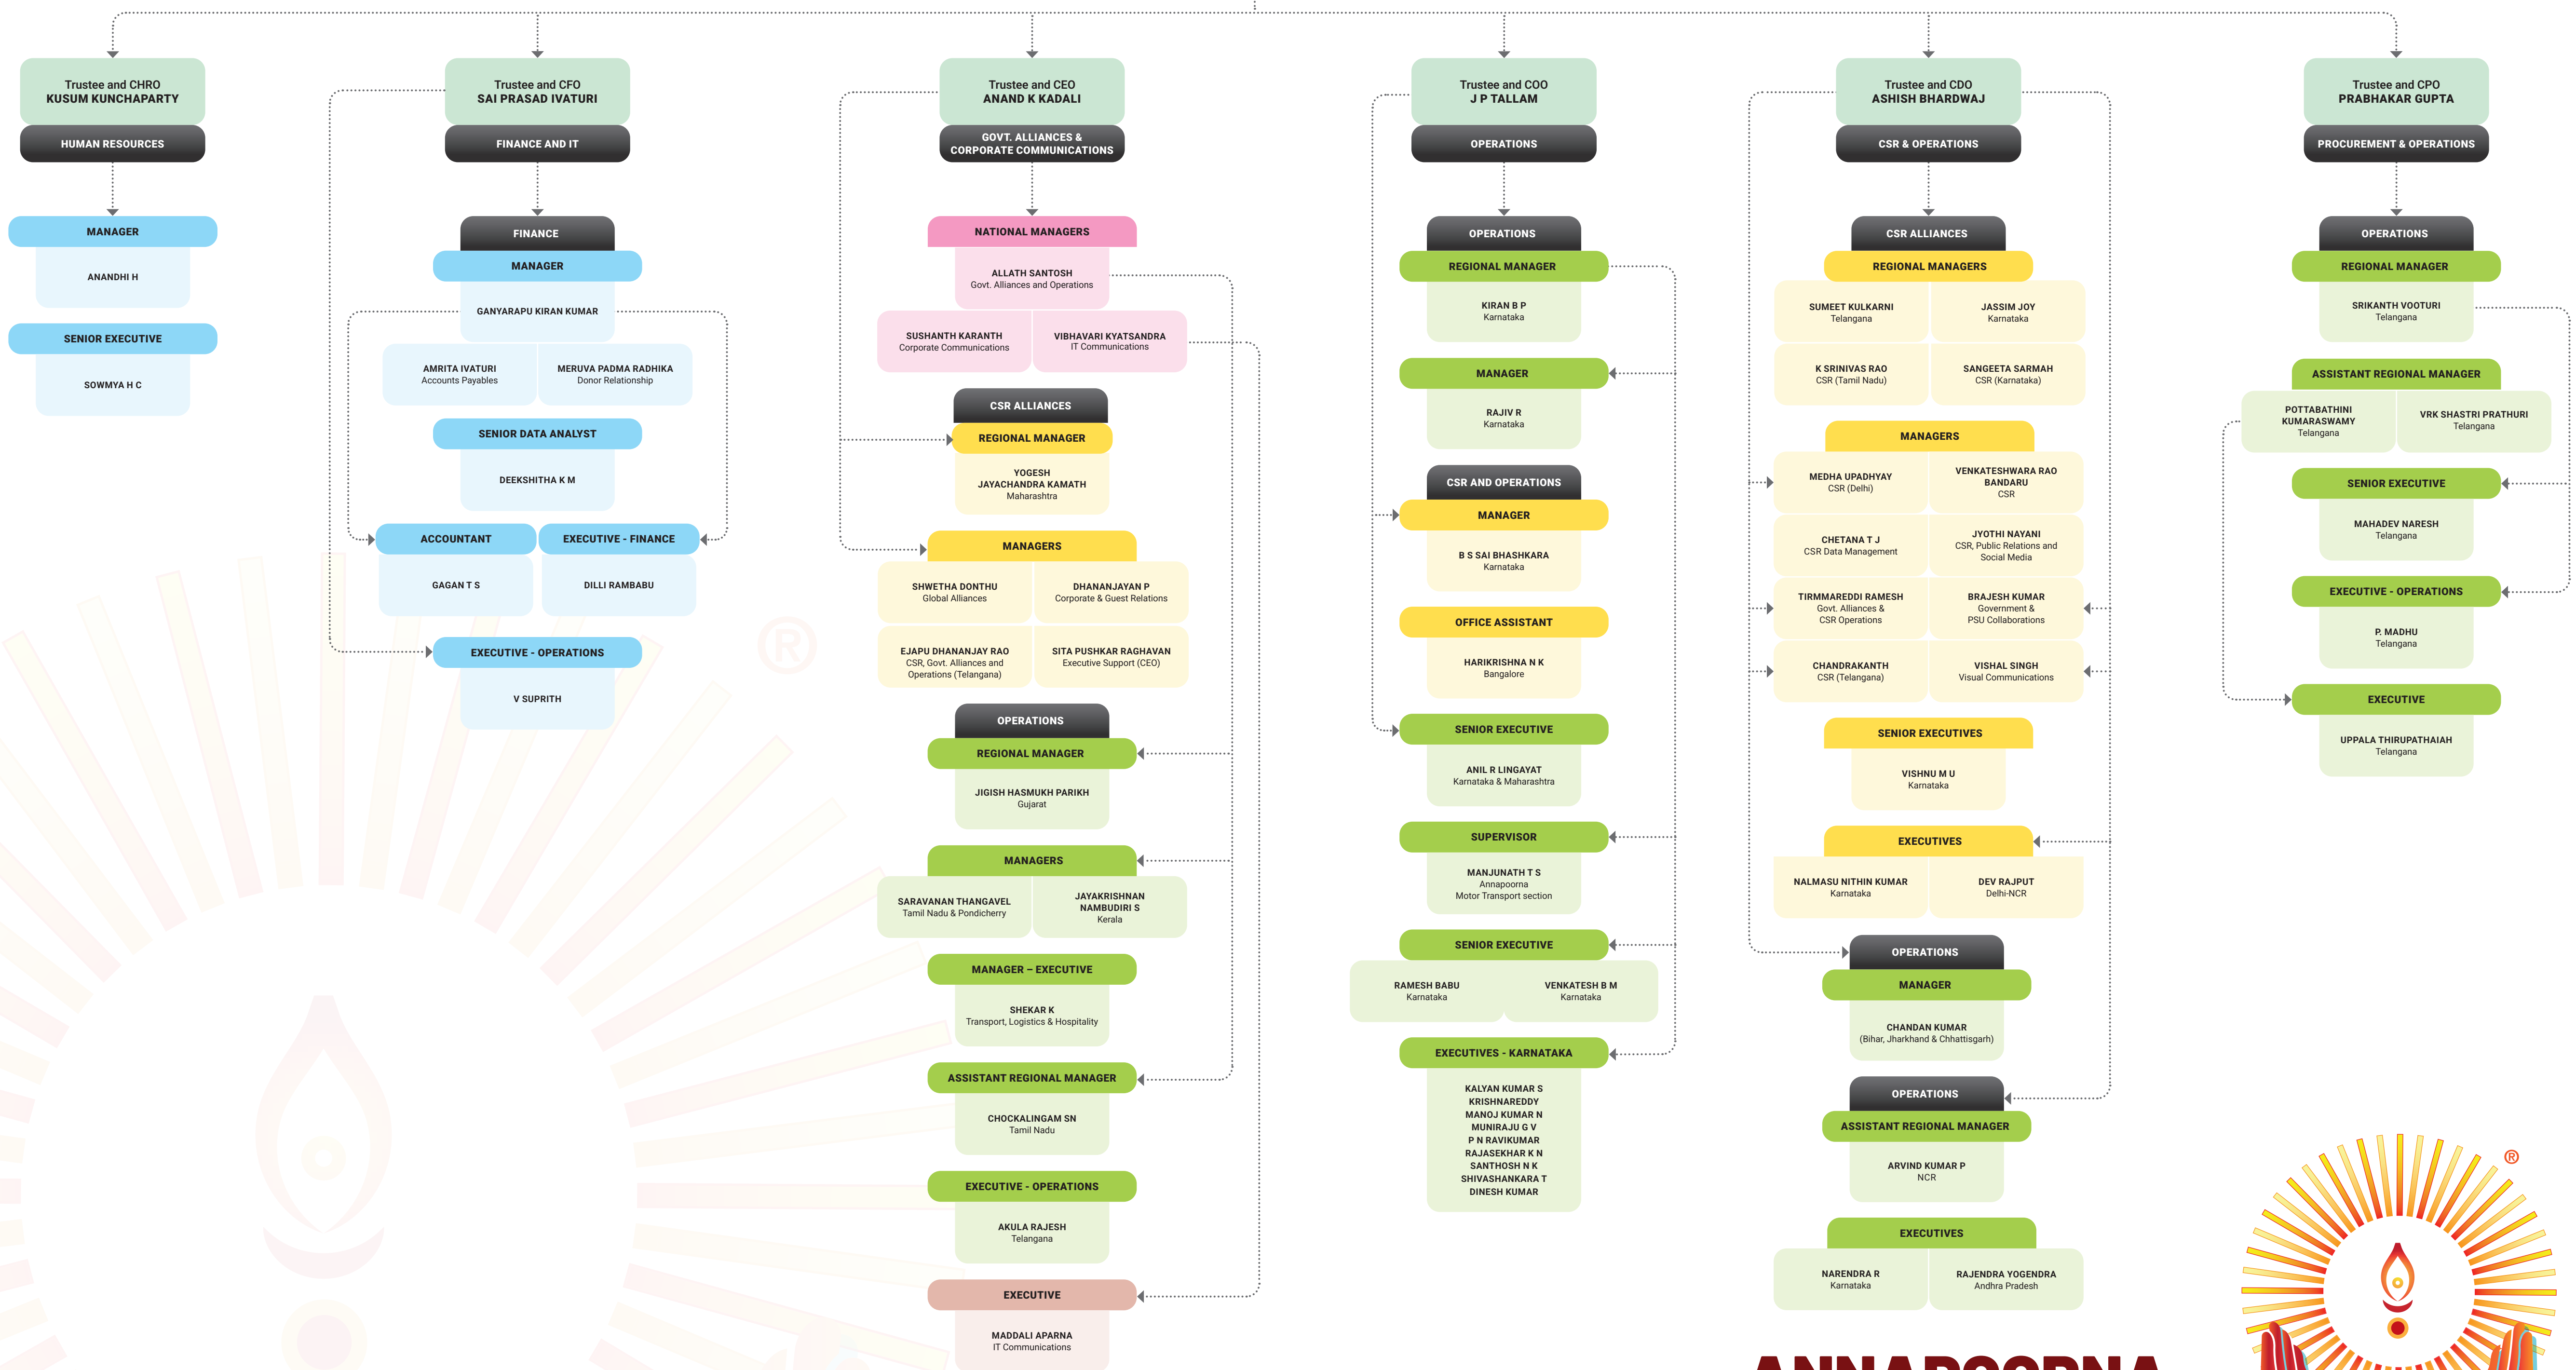

**Chairman and Founder  
SADGURU SRI MADHUSUDAN SAI**

# ANNAPOORNA ORGANISATION STRUCTURE